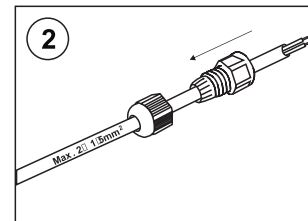

AC 180-265V