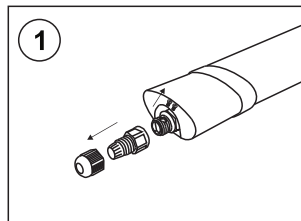

AC 180-265V