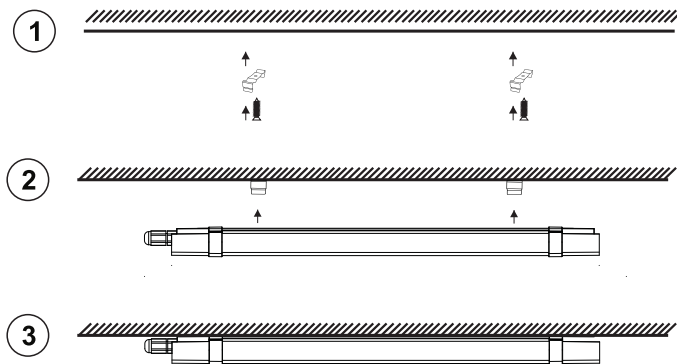

AC 180-265V